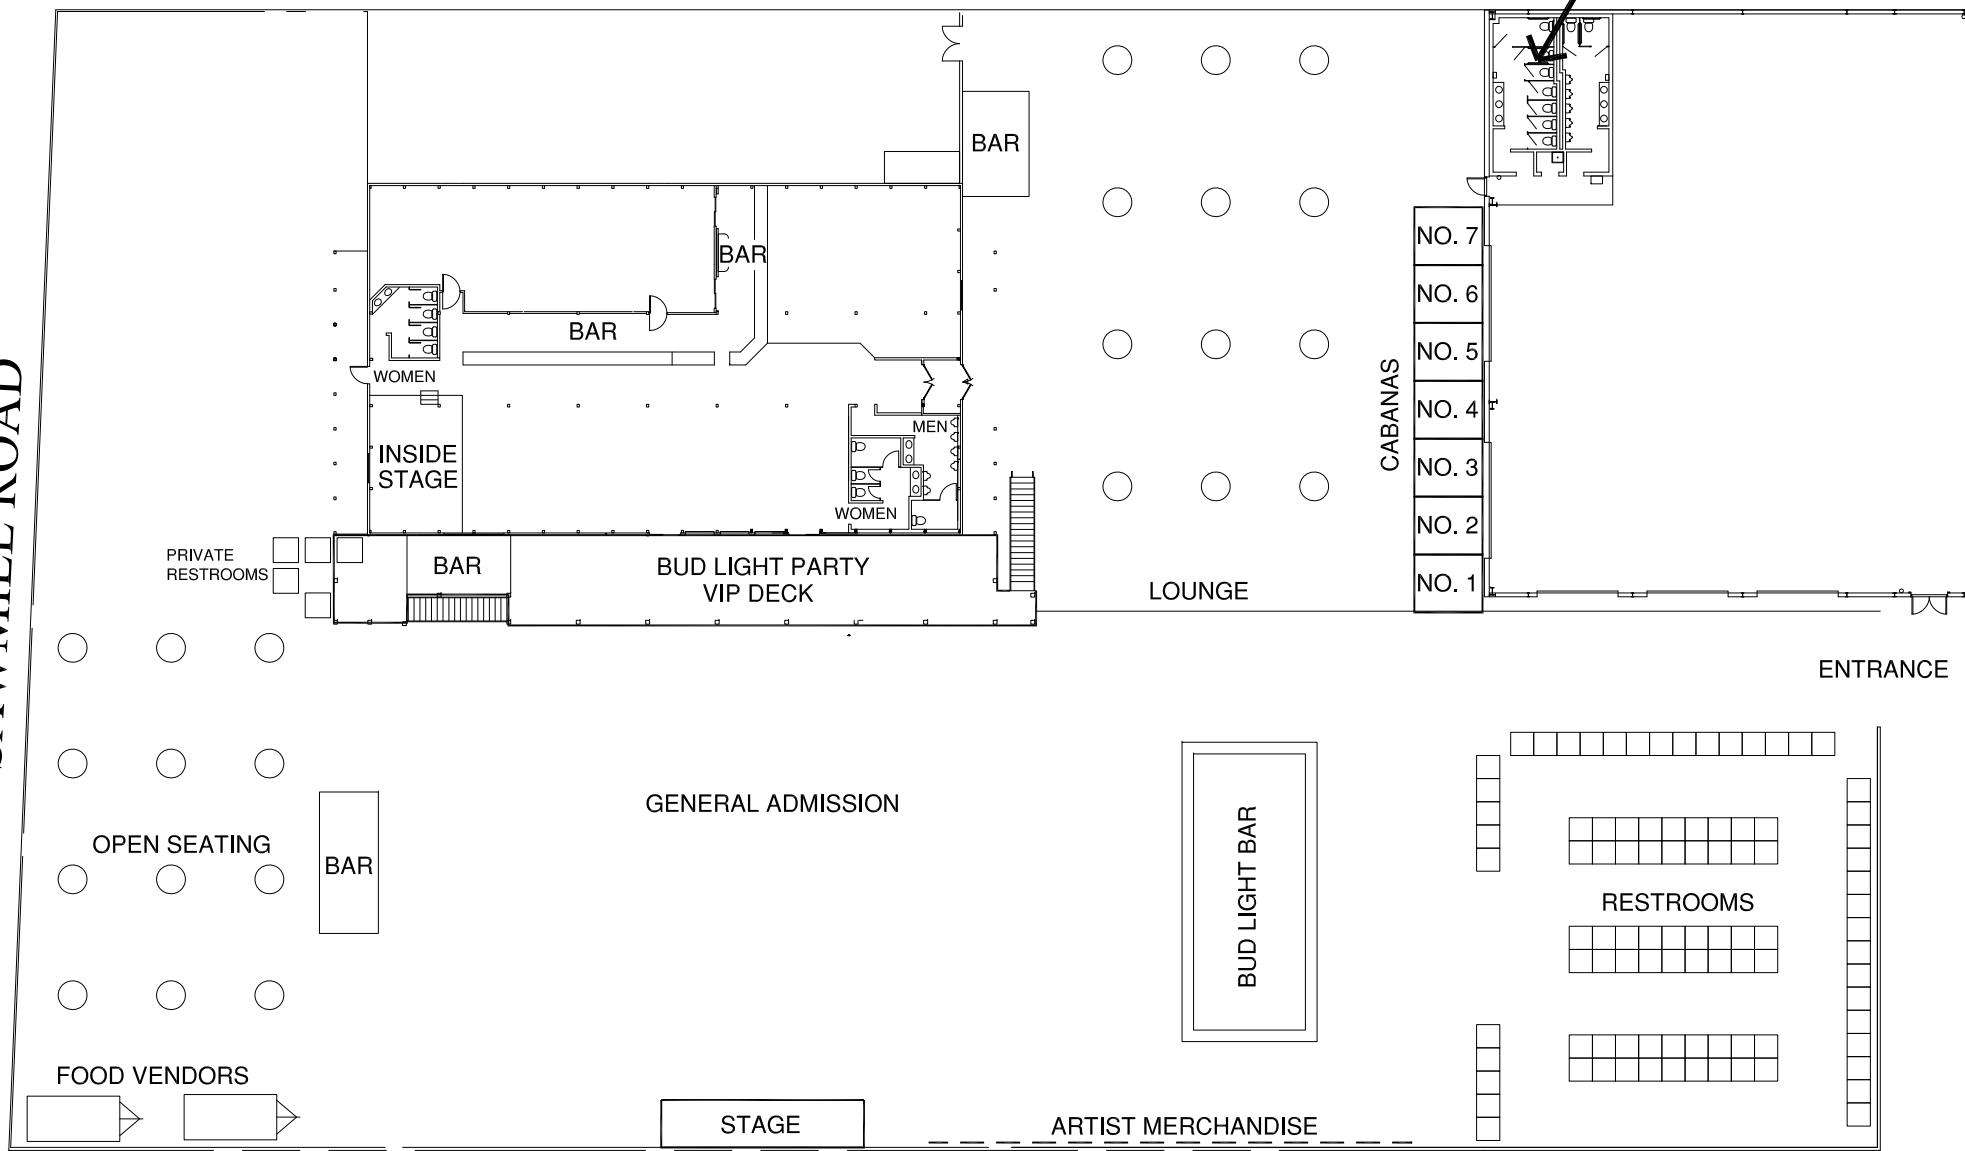

SAWMILL ROAD

VIP LOUNGE
PRIVATE RESTROOMS

PRIVATE RESTROOMS

INSIDE STAGE

WOMEN

BAR

BAR

BAR

WOMEN

MEN

BAR

BUD LIGHT PARTY
VIP DECK

LOUNGE

CABANAS

- NO. 7
- NO. 6
- NO. 5
- NO. 4
- NO. 3
- NO. 2
- NO. 1

ENTRANCE

GENERAL ADMISSION

OPEN SEATING

BAR

FOOD VENDORS

STAGE

ARTIST MERCHANDISE

BUD LIGHT BAR

RESTROOMS